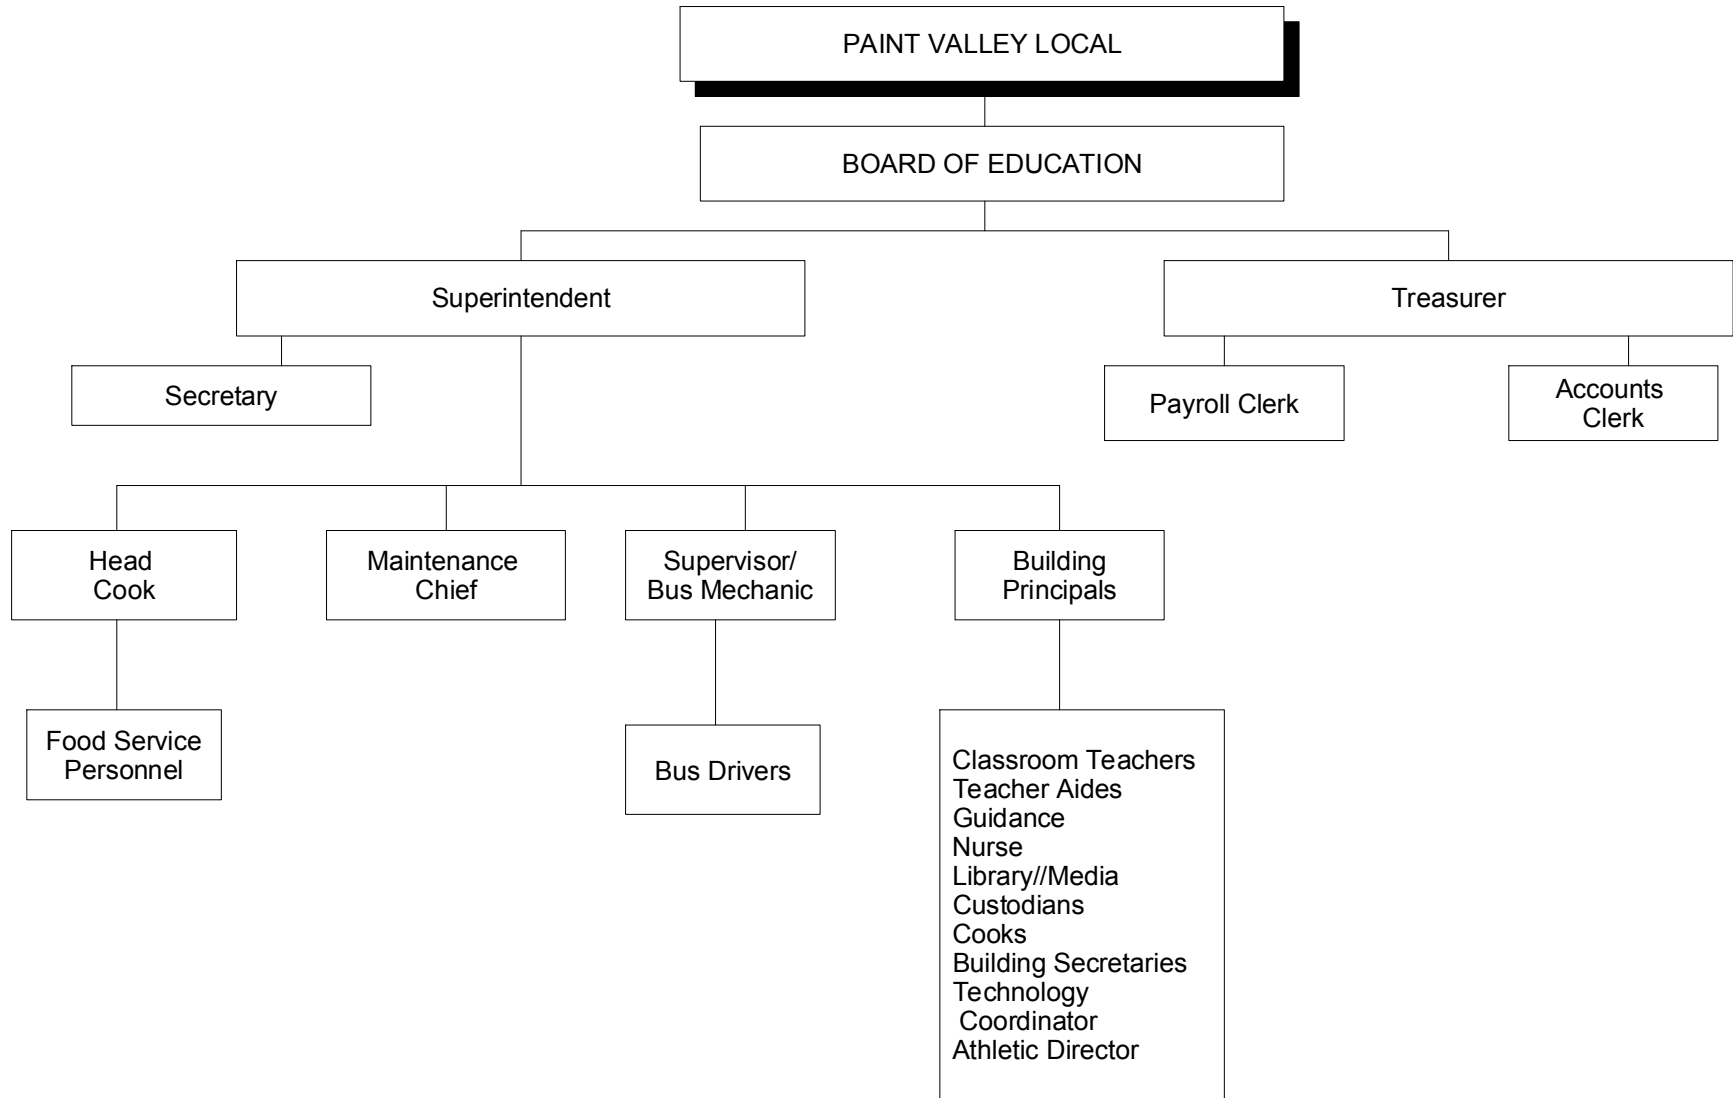

ORGANIZATIONAL CHART

[Adoption date: August 20, 2007

CROSS REF.: CCB, Staff Relations and Lines of Authority